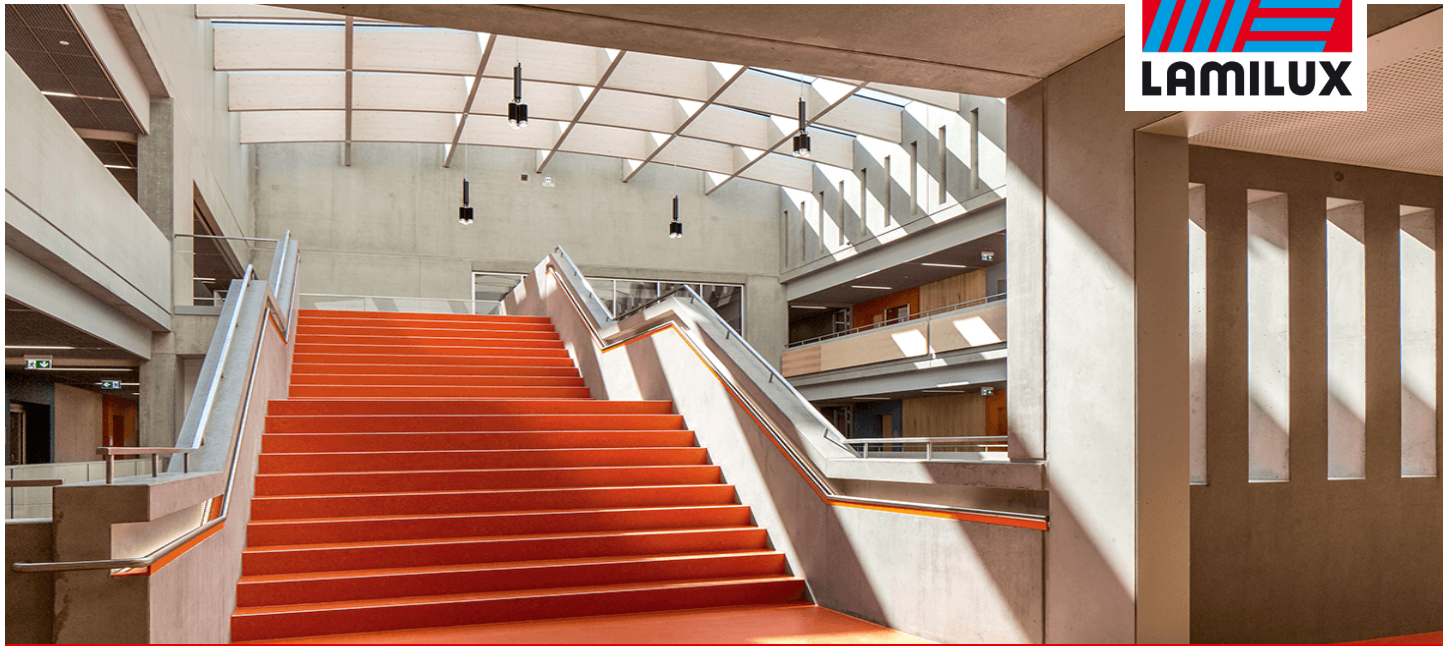

Willibald-Gluck Secondary School, Neumarkt i.d. OPf.