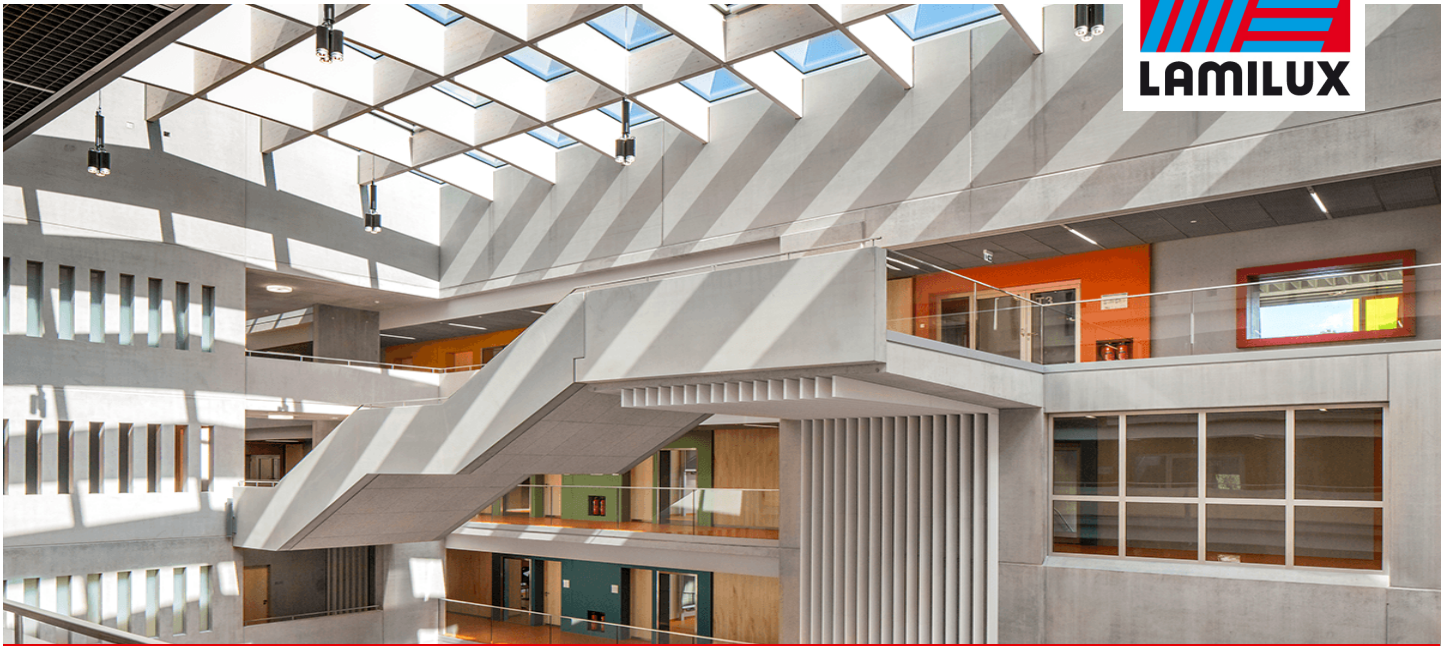

Willibald-Gluck Secondary School, Neumarkt i.d. OPf.

Essential Information

Place / Country:	Willibald-Gluck Secondary School, Neumarkt i. d. OPf.
Year:	2014
Building Type:	School building and three-pitch sports field
Solutions:	2 x LAMILUX CI System Glass architecture PR60energysaveShallow pitched glass roof above the northern and southern break hall in the highest passive house efficiency class- pH A advanced component 12x LAMILUX CI System Smoke lift M In glass roof incorporated SHEV-flaps for heat and smoke ventilation

The Willibald-Gluck secondary school in Neumarkt i.d. Oberpfalz designed by the architectural office Berschneider + Berschneider combines an unprecedented cooperation between architecture and technic for „nearly zero energy buildings “.

The exposure with an extremely high amount of daylight was very important for the realization of the energy concept. The LAMILUX CI system PR60 glass constructions above the atriums create a special architectural highlight. The huge rooflights cause a maximal glass surface in order to benefit ideally from the daylight incidence. The glass roof of the northern break hall measures about 13 by 21 meters and consists of 54 glass panels. Six of these panels are equipped with SHEV-flaps and thus ensure an efficient ventilation in case of fire. The glass roof of the southern school hall measures about 13 by 20 meters und also consists of 54 glass panels. Similarly, six of these glass panels include SHEV-flaps. Furthermore, in both atrium roofs LAMILUX CI system SHEV-flaps were installed in order to guarantee daily ventilation of the building. Hence, the air can easily circulate through the classrooms into floors, halls and break rooms. The air can be extracted through one of the atrium roofs. Even after warm summer nights, the whole school can thus be cooled down and filled with fresh air over night. Photographie: Petra Kellner